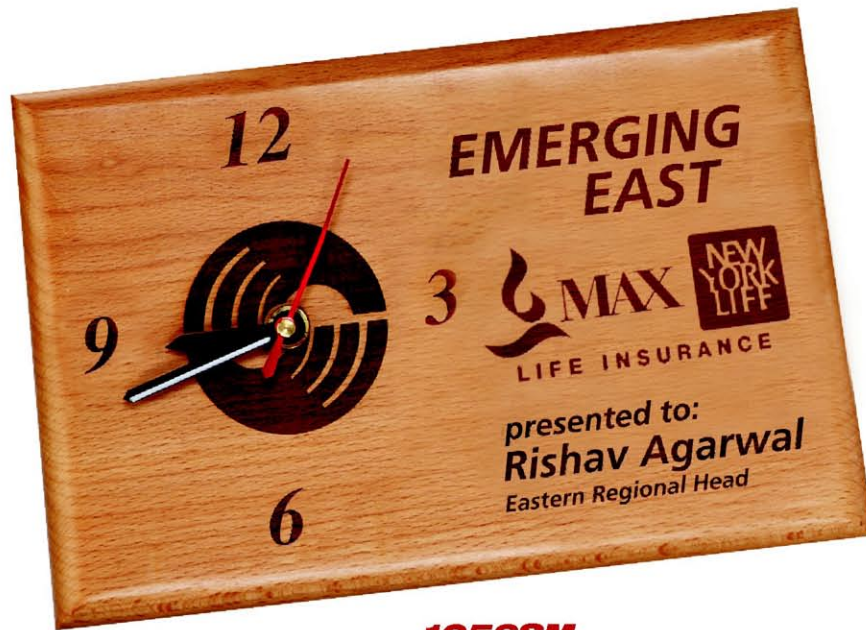

Time *cupids*

1056SM