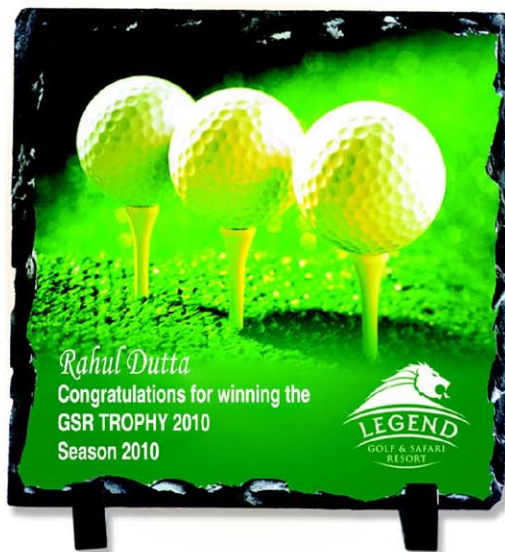

When it's worth writing on stone

STONE09

code

STONE08
STONE09
STONE10

description

Custom printable stone plaque : 16x16 cm.
Custom printable stone plaque : 21x21 cm.
Custom printable stone plaque mounted on wooden base : 42x25 cm.