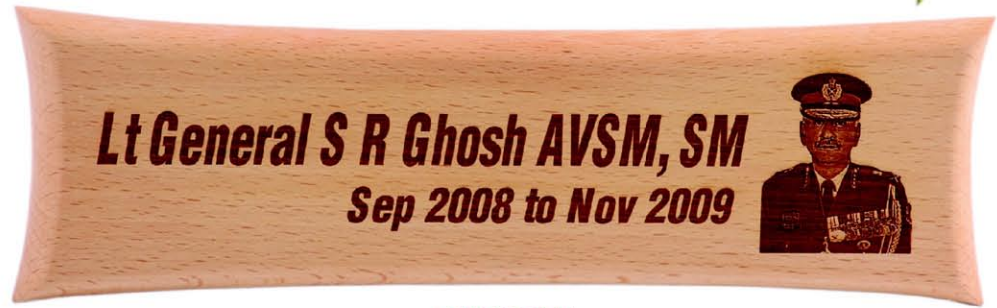

Name & fame

1146SM

code

- 1146SM
- 1147SM
- 1148SM

description

- Wooden Name Plate (Steem Beech & Melamine coated)
- Wooden Name Plate (Steem Beech & Melamine coated)
- Wooden Name Plate (Steem Beech & Melamine coated)

- (Size : 12"x3")
- (Size : 12"x3")
- (Size : 12"x3")